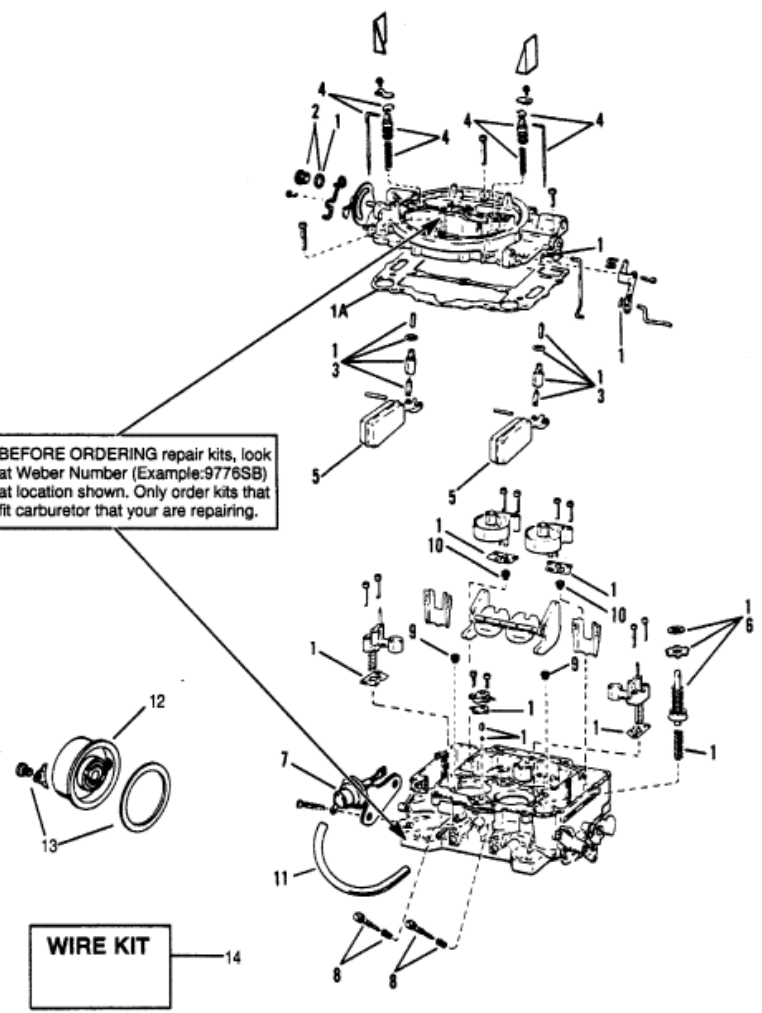

BEFORE ORDERING repair kits, look at Weber Number (Example:9776SB) at location shown. Only order kits that fit carburetor that your are repairing.

Parts List						
Ref	Class	Part	Description	Qty	Comment	Footnote
1		809064	OVERHAUL KIT (ALL)	1		
1A	27	809077	GASKET (ALL)	1		
2		811533	INLET FITTING KIT (ALL)	1		
3		811534	INLET NEEDLE & SEAL KIT (ALL)	2		
4		811535	METERING ROD KIT (9774)	1		
4		823431	METERING ROD KIT (9776,9776S)	1		
5		811536	FLOAT KIT (ALL)	2		
6		808701	PUMP PLUNGER KIT (ALL)	1		
7		811538	CHOKE PULL DOWN KIT (AUTOM)	1		
8		811539	IDLE MIXTURE SCREW KIT	2		
9		811540	LEFT PRIMARY METERING JET (1		
9		811541	RIGHT PRIMARY METERING JET (1		
9		823432	PRIMARY MEETING JET (9776,97	2		
10		811542	SECONDARY METERING JET (97	2		
10		811650	SECONDARY METERING JET (97	2		
11	32	14301 65	VACUUM HOSE (AUTOMATIC CH	1		
12		809066	ELECTRIC CHOKE REPAIR KIT (E	1		
13		809095	ELECTRIC CHOKE RETAINER KIT	1		
14	84	809471A 1	WIRE KIT (ELECTRIC CHOKE)	1		